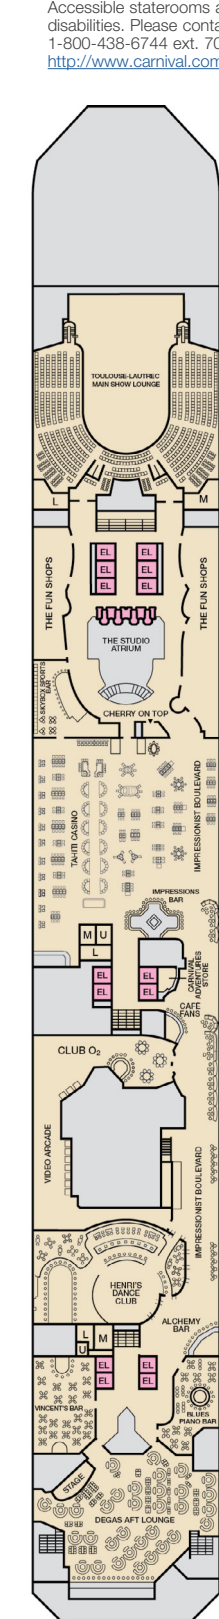

ACCOMMODATIONS SYMBOL LEGEND

- ▶ King Bed does not convert to Twin Beds
- ▲ Twin Bed and Single Sofa Bed
- ★ 2 Twin Beds (convert to King) and Single Sofa Bed
- 2 Twin Beds (convert to King) and 1 Upper Pullman
- ⊙ King Bed (does not convert to Twin Beds) and Single Sofa Bed
- ⋮ 2 Twin Beds (convert to King) and 2 Upper Pullmans
- 2 Twin Beds (convert to King), Single Sofa Bed and 1 Upper Pullman

- † 2 Twin Beds (convert to King) and Double Sofa Bed
- ∨ 2 Twin Beds (convert to King), Single Sofa Bed and 2 Uppers
Beds do not convert to King when both Upper Pullmans in use
- ▷ 2 Twin Beds (convert to King), Double Sofa Bed and 1 Lower Pullman
- ≡ 2 Twin Beds (convert to King), Single Sofa Bed with Convertible Bunk
- ◆ Stateroom with 2 Porthole Windows

Gross Tonnage: 110,000 Length: 952 Feet Beam: 116 Feet
Cruising Speed: 21 Knots Guest Capacity: 2,980 (Double Occupancy)
Total Staff: 1,150 Registry: Panama

Riviera • Deck 1

Main • Deck 2

Lobby • Deck 3

Atlantic • Deck 4

Promenade • Deck 5

Upper • Deck 6

Empress • Deck 7

Verandah • Deck 8

Lido • Deck 9

Panorama • Deck 10

Forward Spa • Deck 11

Sky • Deck 14