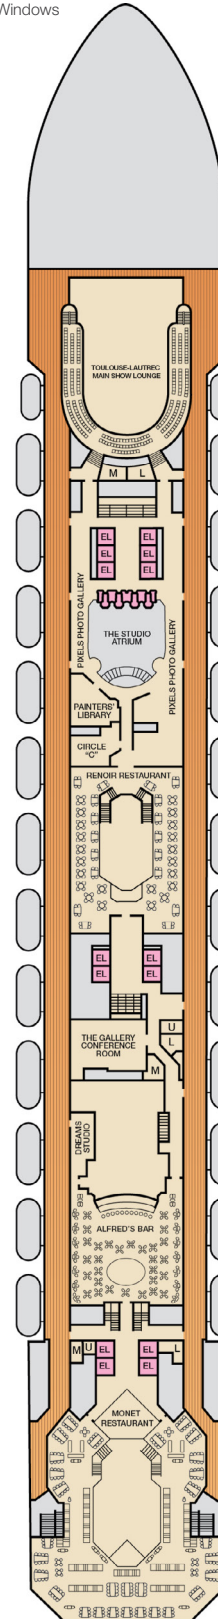

Atlantic • Deck 4