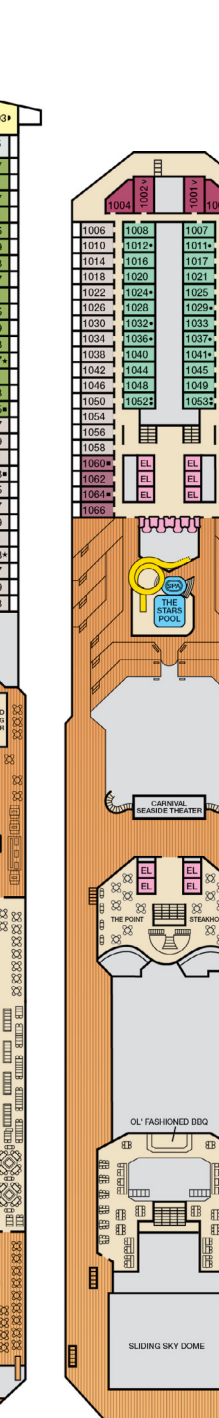

- † 2 Twin Beds (convert to King) and Double Sofa Bed
- ∨ 2 Twin Beds (convert to King), Single Sofa Bed and 2 Uppers
Beds do not convert to King when both Upper Pullmans in use
- ▷ 2 Twin Beds (convert to King), Double Sofa Bed and 1 Lower Pullman
- ≡ 2 Twin Beds (convert to King), Single Sofa Bed with Convertible Bunk
- ◆ Stateroom with 2 Porthole Windows

Gross Tonnage: 110,000 Length: 952 Feet Beam: 116 Feet
Cruising Speed: 21 Knots Guest Capacity: 2,980 (Double Occupancy)
Total Staff: 1,150 Registry: Panama

Riviera • Deck 1

Main • Deck 2

Lobby • Deck 3

Atlantic • Deck 4

Promenade • Deck 5

Upper • Deck 6

Empress • Deck 7

Verandah • Deck 8

Lido • Deck 9

Panorama • Deck 10

Forward Spa • Deck 11

Sky • Deck 14

Forward Sun • Deck 12