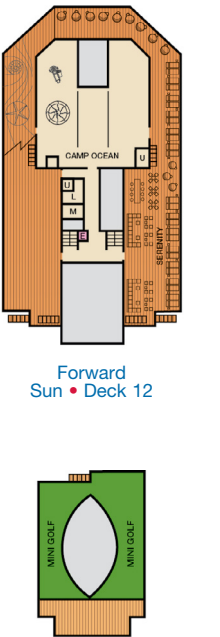

Gross Tonnage: 110,000 Length: 952 Feet Beam: 116 Feet
Cruising Speed: 21 Knots Guest Capacity: 2,980 (Double Occupancy)
Total Staff: 1,150 Registry: Panama

Riviera • Deck 1

Main • Deck 2

Lobby • Deck 3

Atlantic • Deck 4

Promenade • Deck 5

Upper • Deck 6

Empress • Deck 7

Verandah • Deck 8

Lido • Deck 9

Panorama • Deck 10

Forward Spa • Deck 11

Sky • Deck 14

Forward Sun • Deck 12