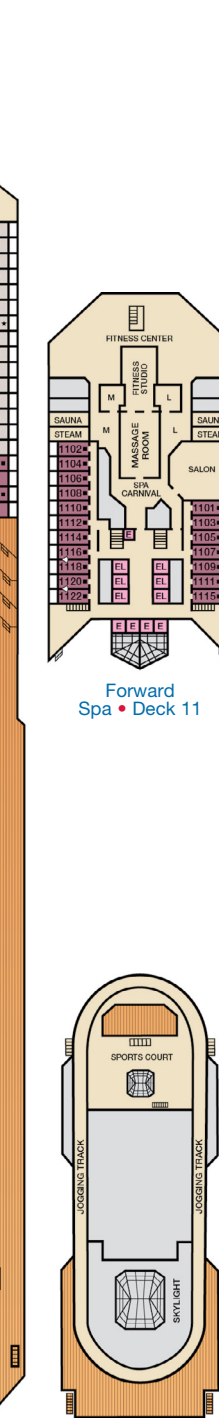

ACCOMMODATIONS SYMBOL LEGEND

- ▶ King Bed does not convert to Twin Beds
- ▲ Twin Bed and Single Sofa Bed
- ★ 2 Twin Beds (convert to King) and Single Sofa Bed
- 2 Twin Beds (convert to King) and 1 Upper Pullman
- ⊙ King Bed (does not convert to Twin Beds) and Single Sofa Bed
- ⋮ 2 Twin Beds (convert to King) and 2 Upper Pullmans
- 2 Twin Beds (convert to King), Single Sofa Bed and 1 Upper Pullman

- † 2 Twin Beds (convert to King) and Double Sofa Bed
- ∨ 2 Twin Beds (convert to King), Single Sofa Bed and 2 Uppers
Beds do not convert to King when both Upper Pullmans in use
- ▷ 2 Twin Beds (convert to King), Double Sofa Bed and 1 Lower Pullman
- ≡ 2 Twin Beds (convert to King), Single Sofa Bed with Convertible Bunk
- ◆ Stateroom with 2 Porthole Windows

Gross Tonnage: 110,000 Length: 952 Feet Beam: 116 Feet
Cruising Speed: 21 Knots Guest Capacity: 2,980 (Double Occupancy)
Total Staff: 1,150 Registry: Panama

Riviera • Deck 1

Main • Deck 2

Lobby • Deck 3

Atlantic • Deck 4

Promenade • Deck 5

Upper • Deck 6

Empress • Deck 7

Verandah • Deck 8

Lido • Deck 9

Panorama • Deck 10

Forward Spa • Deck 11

Sky • Deck 14