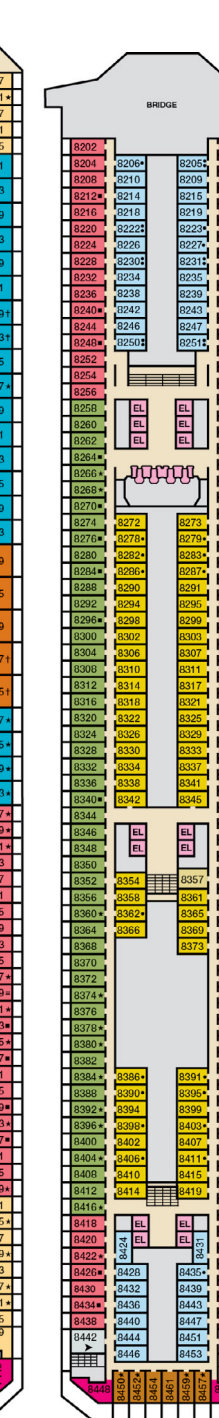

- † 2 Twin Beds (convert to King) and Double Sofa Bed
- ∨ 2 Twin Beds (convert to King), Single Sofa Bed and 2 Uppers
Beds do not convert to King when both Upper Pullmans in use
- ▷ 2 Twin Beds (convert to King), Double Sofa Bed and 1 Lower Pullman
- ≡ 2 Twin Beds (convert to King), Single Sofa Bed with Convertible Bunk
- ◆ Stateroom with 2 Porthole Windows

CATEGORIES

- 1A Interior Upper/Lower
- PT Porthole
- 4A 4B 4C 4D 4E 4F 4G 4H Interior
- 4J Interior with Picture Window (obstructed views)
- 6A 6B 6C Ocean View
- 6J Scenic Ocean View
- 6K Scenic Grand Ocean View
- 8A 8B 8C 8D 8E 8F Balcony
- 8H 8N Aft-View Extended Balcony
- 9B Premium Balcony
- 9C Premium Vista Balcony
- 0S Ocean Suite
- CS Grand Suite
- CS Captain's Suite

Gross Tonnage: 110,000 Length: 952 Feet Beam: 116 Feet
Cruising Speed: 21 Knots Guest Capacity: 2,980 (Double Occupancy)
Total Staff: 1,150 Registry: Panama

Riviera • Deck 1

Main • Deck 2

Lobby • Deck 3

Atlantic • Deck 4

Promenade • Deck 5

Upper • Deck 6

Empress • Deck 7

Verandah • Deck 8

Lido • Deck 9

Panorama • Deck 10

Forward Spa • Deck 11

Sky • Deck 14