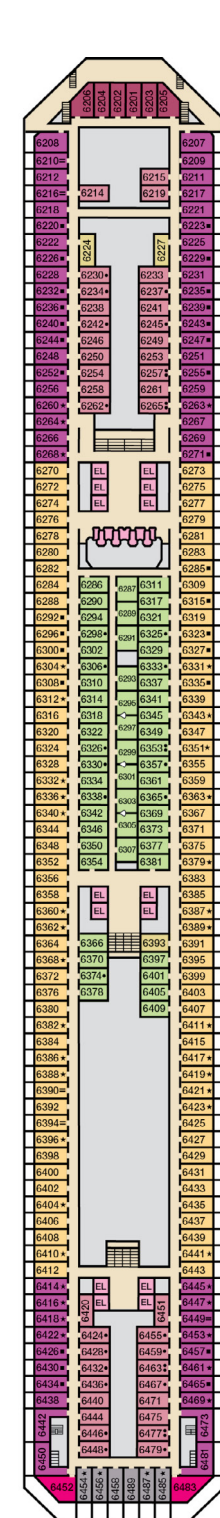

- † 2 Twin Beds (convert to King) and Double Sofa Bed
- ∨ 2 Twin Beds (convert to King), Single Sofa Bed and 2 Uppers
Beds do not convert to King when both Upper Pullmans in use
- ▷ 2 Twin Beds (convert to King), Double Sofa Bed and 1 Lower Pullman
- ≡ 2 Twin Beds (convert to King), Single Sofa Bed with Convertible Bunk
- ◆ Stateroom with 2 Porthole Windows

CATEGORIES

- 1A Interior Upper/Lower
- PT Porthole
- 4A 4B 4C 4D 4E 4F 4G 4H Interior
- 4J Interior with Picture Window (obstructed views)
- 6A 6B 6C Ocean View
- 6J Scenic Ocean View
- 6K Scenic Grand Ocean View
- 8A 8B 8C 8D 8E 8F Balcony
- 8H 8N Aft-View Extended Balcony
- 9B Premium Balcony
- 9C Premium Vista Balcony
- 0S Ocean Suite
- CS Grand Suite
- CS Captain's Suite

Gross Tonnage: 110,000 Length: 952 Feet Beam: 116 Feet
Cruising Speed: 21 Knots Guest Capacity: 2,980 (Double Occupancy)
Total Staff: 1,150 Registry: Panama

Riviera • Deck 1

Main • Deck 2

Lobby • Deck 3

Atlantic • Deck 4

Promenade • Deck 5

Upper • Deck 6

Empress • Deck 7

Verandah • Deck 8

Lido • Deck 9

Panorama • Deck 10

Forward Spa • Deck 11

Sky • Deck 14