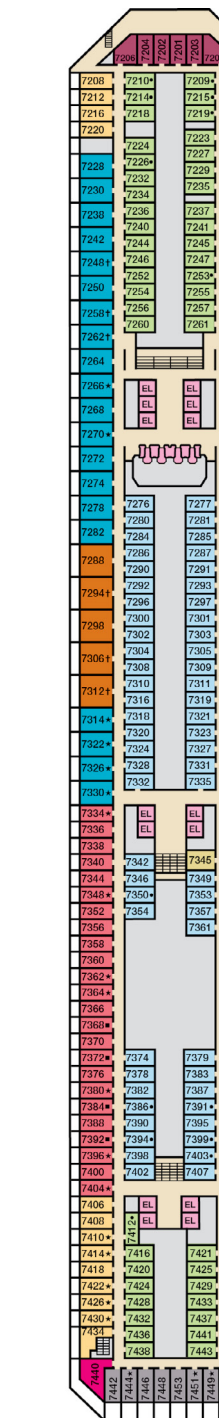

- † 2 Twin Beds (convert to King) and Double Sofa Bed
- ∨ 2 Twin Beds (convert to King), Single Sofa Bed and 2 Uppers
Beds do not convert to King when both Upper Pullmans in use
- ▷ 2 Twin Beds (convert to King), Double Sofa Bed and 1 Lower Pullman
- ≡ 2 Twin Beds (convert to King), Single Sofa Bed with Convertible Bunk
- ◆ Stateroom with 2 Porthole Windows

CATEGORIES

- 1A Interior Upper/Lower
- PT Porthole
- 4A 4B 4C 4D 4E 4F 4G 4H Interior
- 4J Interior with Picture Window (obstructed views)
- 6A 6B 6C Ocean View
- 6J Scenic Ocean View
- 6K Scenic Grand Ocean View
- 8A 8B 8C 8D 8E 8F Balcony
- 8H 8N Aft-View Extended Balcony
- 9B Premium Balcony
- 9C Premium Vista Balcony
- 0S Ocean Suite
- CS Grand Suite
- CS Captain's Suite

Gross Tonnage: 110,000 Length: 952 Feet Beam: 116 Feet
Cruising Speed: 21 Knots Guest Capacity: 2,980 (Double Occupancy)
Total Staff: 1,150 Registry: Panama

Riviera • Deck 1

Main • Deck 2

Lobby • Deck 3

Atlantic • Deck 4

Promenade • Deck 5

Upper • Deck 6

Empress • Deck 7

Verandah • Deck 8

Lido • Deck 9

Panorama • Deck 10

Forward Spa • Deck 11

Sky • Deck 14