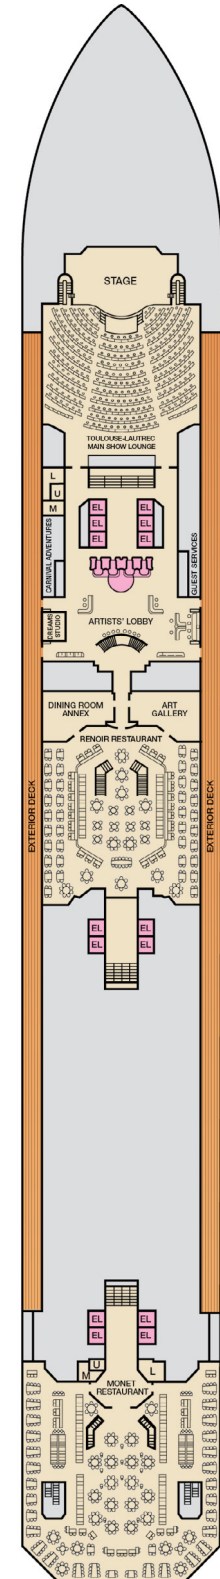

Lobby • Deck 3