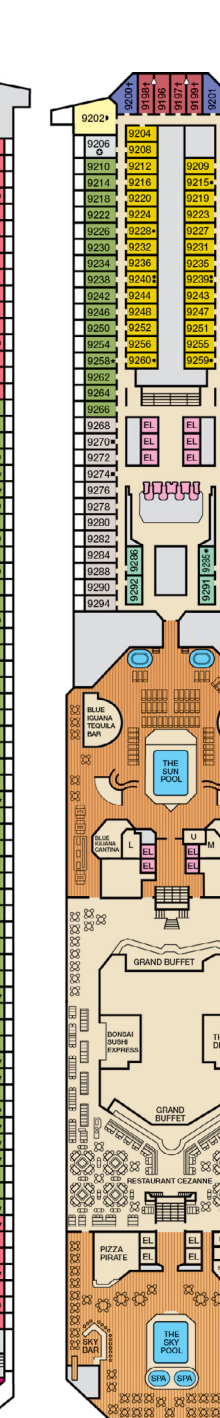

- † 2 Twin Beds (convert to King) and Double Sofa Bed
- ∨ 2 Twin Beds (convert to King), Single Sofa Bed and 2 Uppers
Beds do not convert to King when both Upper Pullmans in use
- ▷ 2 Twin Beds (convert to King), Double Sofa Bed and 1 Lower Pullman
- ≡ 2 Twin Beds (convert to King), Single Sofa Bed with Convertible Bunk
- ◆ Stateroom with 2 Porthole Windows

CATEGORIES

- 1A Interior Upper/Lower
- PT Porthole
- 4A 4B 4C 4D 4E 4F 4G 4H Interior
- 4J Interior with Picture Window (obstructed views)
- 6A 6B 6C Ocean View
- 6J Scenic Ocean View
- 6K Scenic Grand Ocean View
- 8A 8B 8C 8D 8E 8F Balcony
- 8H 8N Aft-View Extended Balcony
- 9B Premium Balcony
- 9C Premium Vista Balcony
- 0S Ocean Suite
- CS Grand Suite
- CS Captain's Suite

Gross Tonnage: 110,000 Length: 952 Feet Beam: 116 Feet
Cruising Speed: 21 Knots Guest Capacity: 2,980 (Double Occupancy)
Total Staff: 1,150 Registry: Panama

Riviera • Deck 1

Main • Deck 2

Lobby • Deck 3

Atlantic • Deck 4

Promenade • Deck 5

Upper • Deck 6

Empress • Deck 7

Verandah • Deck 8

Lido • Deck 9

Panorama • Deck 10

Forward Spa • Deck 11

Sky • Deck 14